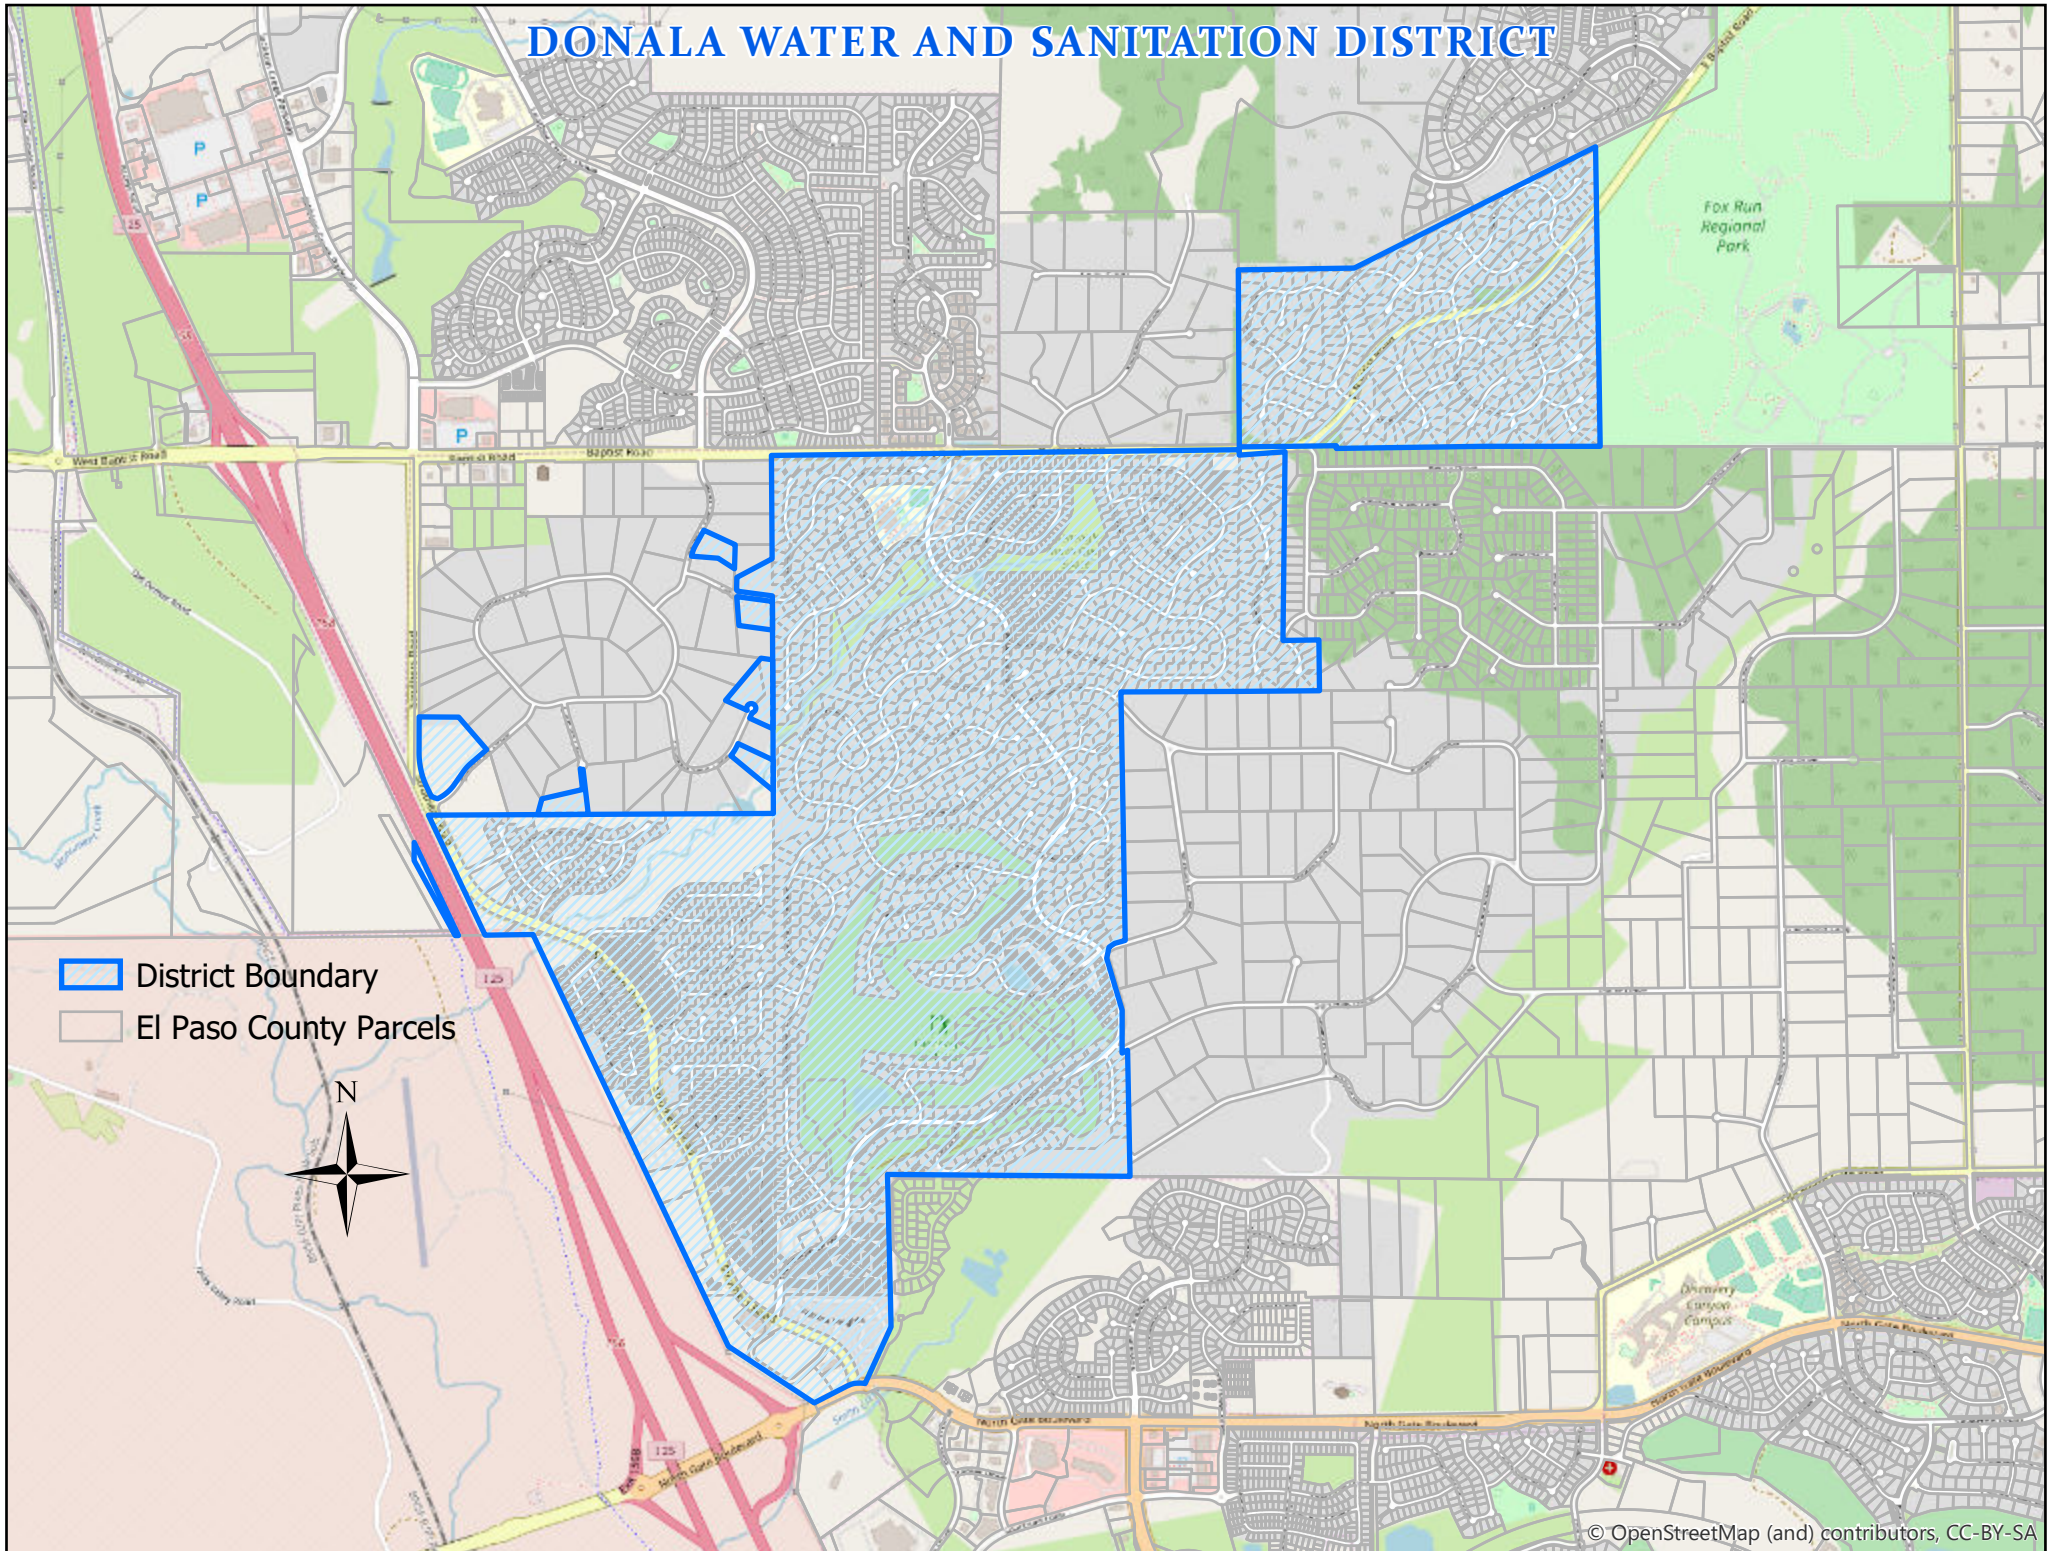

DONALA WATER AND SANITATION DISTRICT

-  District Boundary
-  El Paso County Parcels